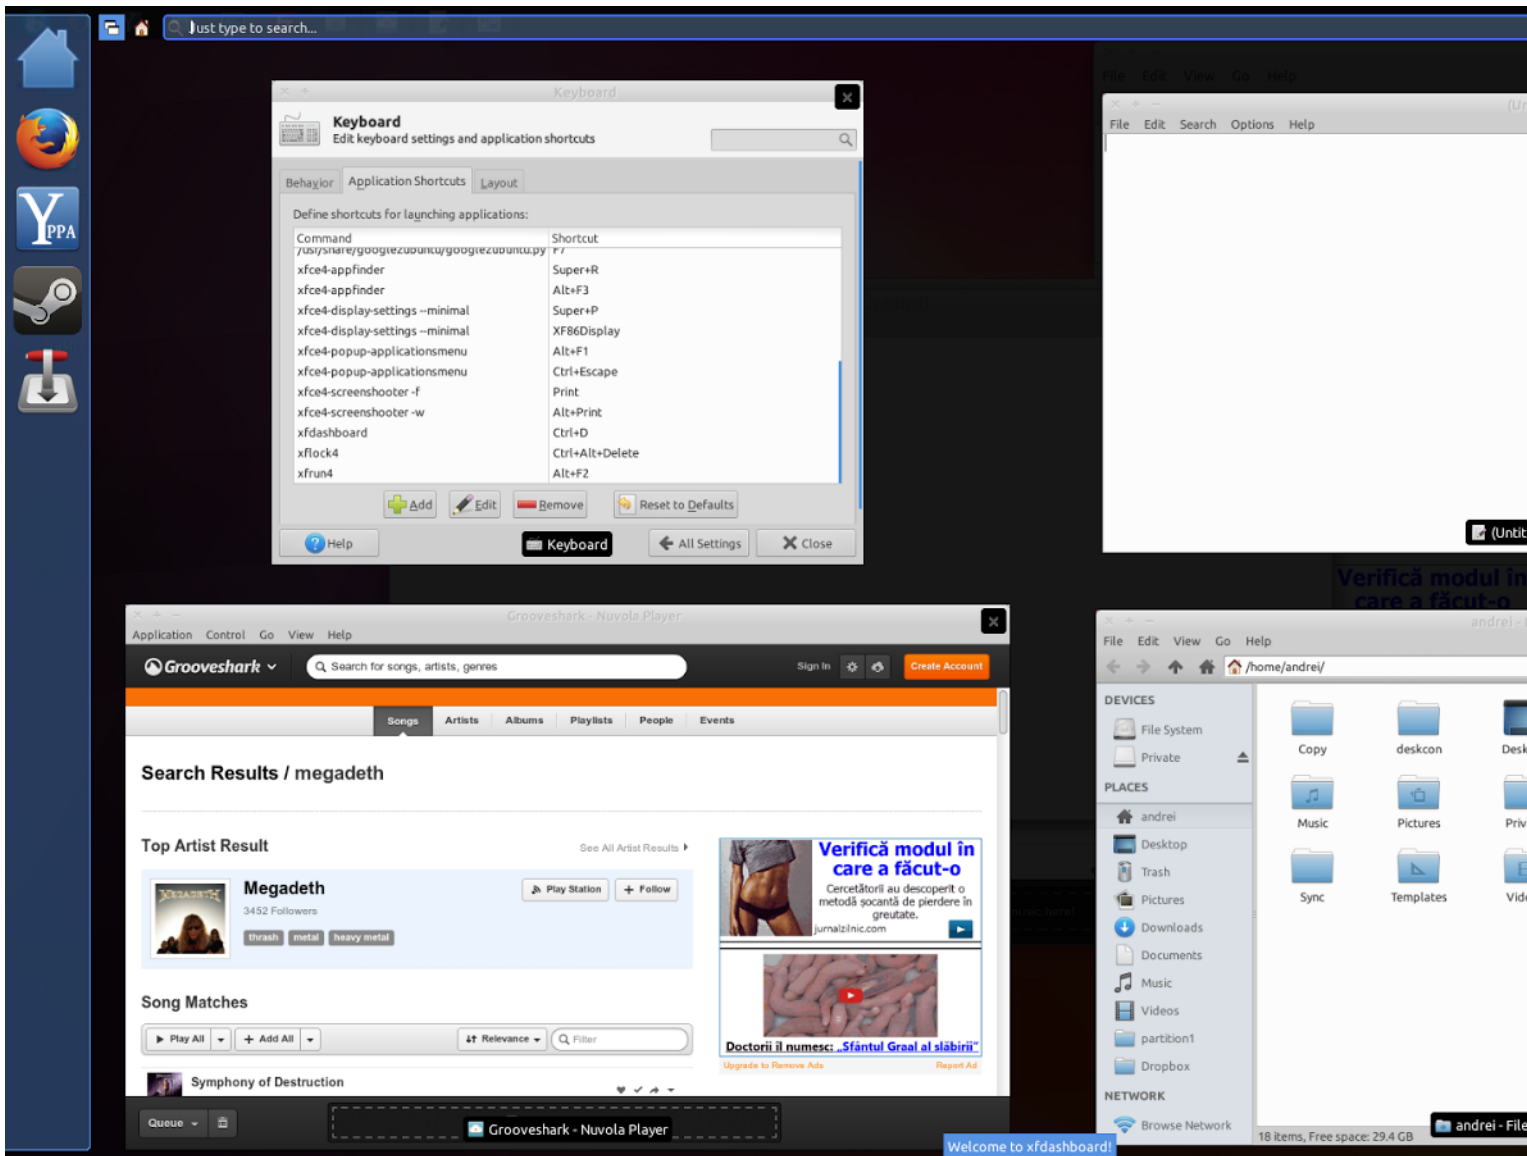

XFDASHBOARD: GNOME SHELL LIKE DASHBOARD FOR XFCE

By *Rianne Schestowitz*

Created 03/07/2014 - 6:06pm

Submitted by Rianne Schestowitz on Thursday 3rd of July 2014 06:06:54 PM Filed under [Software](#) [1]

While Xfdashboard was created for use under Xfce, it can be used in any desktop environment however, it has a couple

of Xfce dependencies: xfconf and garcon.

The application is great for those who want the GNOME Shell Activities functionality (or at least most of it) under a light desktop environment such as Xfce, but there are two things which need to be improved: in my test, Xfdashboard was a bit slow when searching for applications and also, its design needs some improvements in my opinion. The latter might be solved by using a theme since Xfdashboard supports theming, but I couldn't find any themes for it. I see that the app is under heavy development so hopefully these will be solved soon.

[2]

[Software](#)

Source URL: <http://www.tuxmachines.org/node/67114>

Links:

[1] <http://www.tuxmachines.org/taxonomy/term/38>

[2] <http://www.webupd8.org/2014/07/xfdashboard-gnome-shell-like-dashboard-xfce-xubuntu.html>