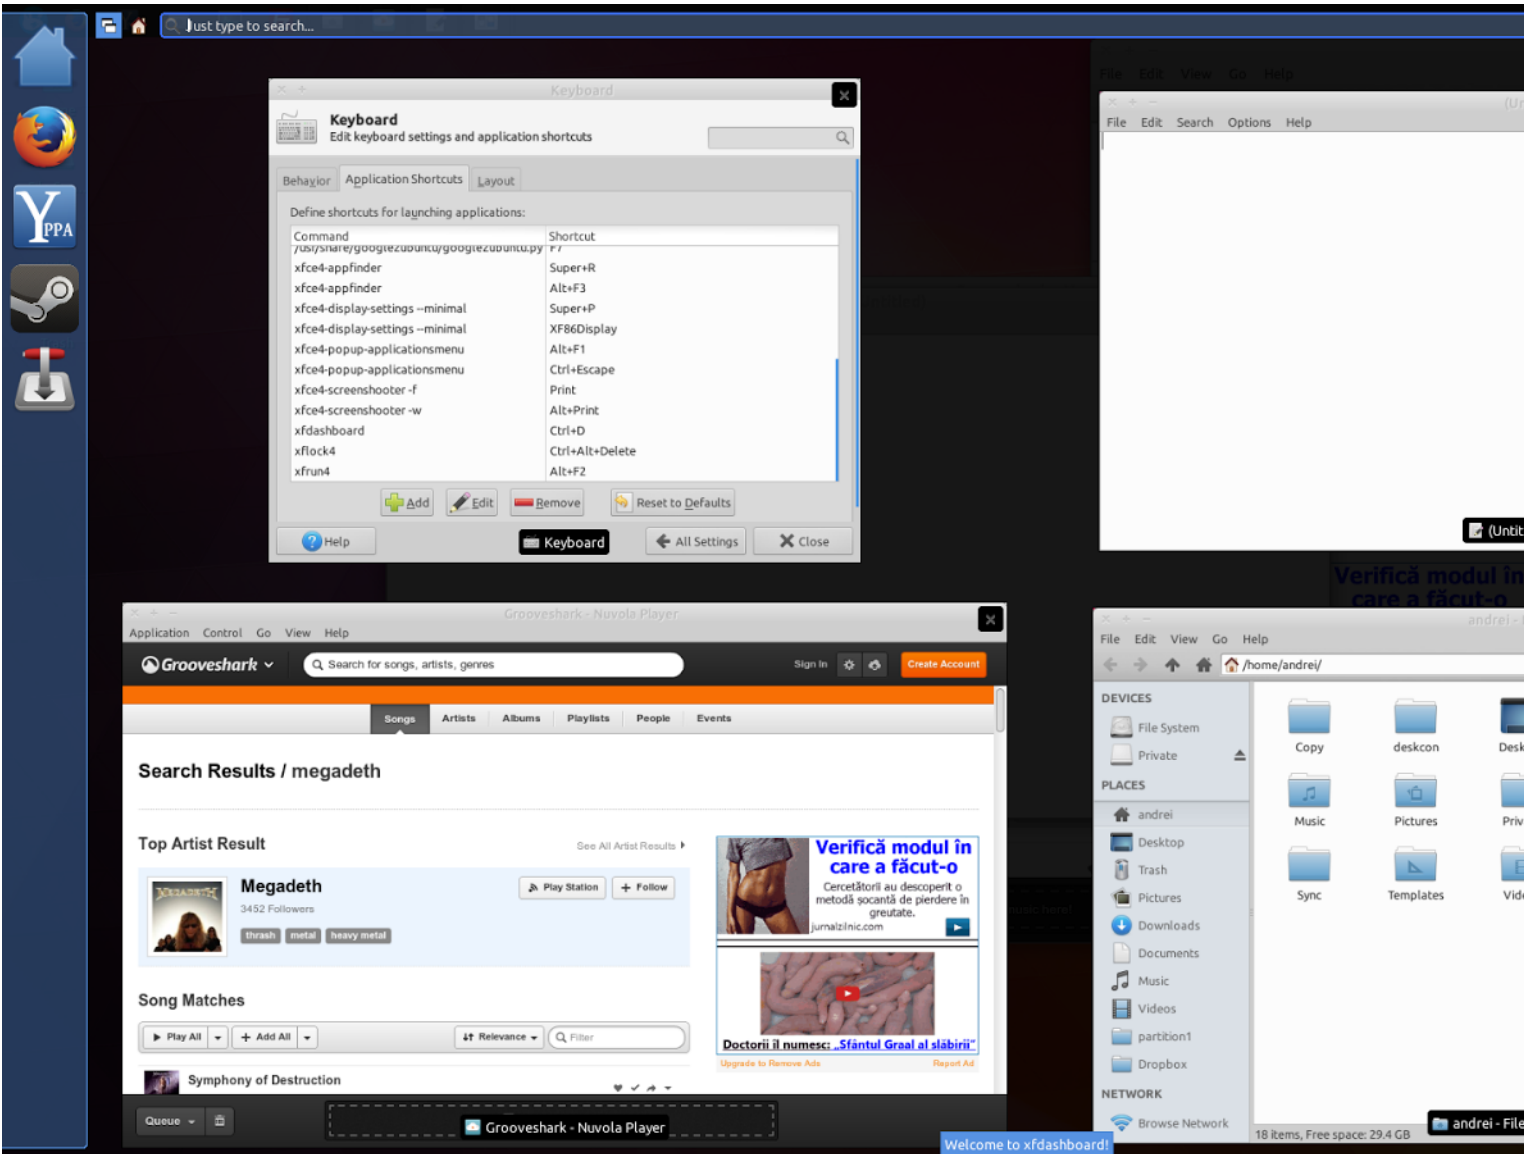

XFDASHBOARD: GNOME SHELL LIKE DASHBOARD FOR XFCE

By *Rianne Schestowitz*

Created 03/07/2014 - 6:06pm

Submitted by Rianne Schestowitz on Thursday 3rd of July 2014 06:06:54 PM Filed under [Software](#) [1]

While Xfdashboard was created for use under Xfce, it can be used in any desktop environment however, it has a couple

of Xfce dependencies: xfconf and garcon.

The application is great for those who want the GNOME Shell Activities functionality (or at least most of it) under a light desktop environment such as Xfce, but there are two things which need to be improved: in my test, Xfdashboard was a bit slow when searching for applications and also, its design needs some improvements in my opinion. The latter might be solved by using a theme since Xfdashboard supports theming, but I couldn't find any themes for it. I see that the app is under heavy development so hopefully these will be solved soon.

[2]

[Software](#)

Source URL: <http://www.tuxmachines.org/node/67114>

Links:

[1] <http://www.tuxmachines.org/taxonomy/term/38>

[2] <http://www.webupd8.org/2014/07/xfdashboard-gnome-shell-like-dashboard-xfce-xubuntu.html>