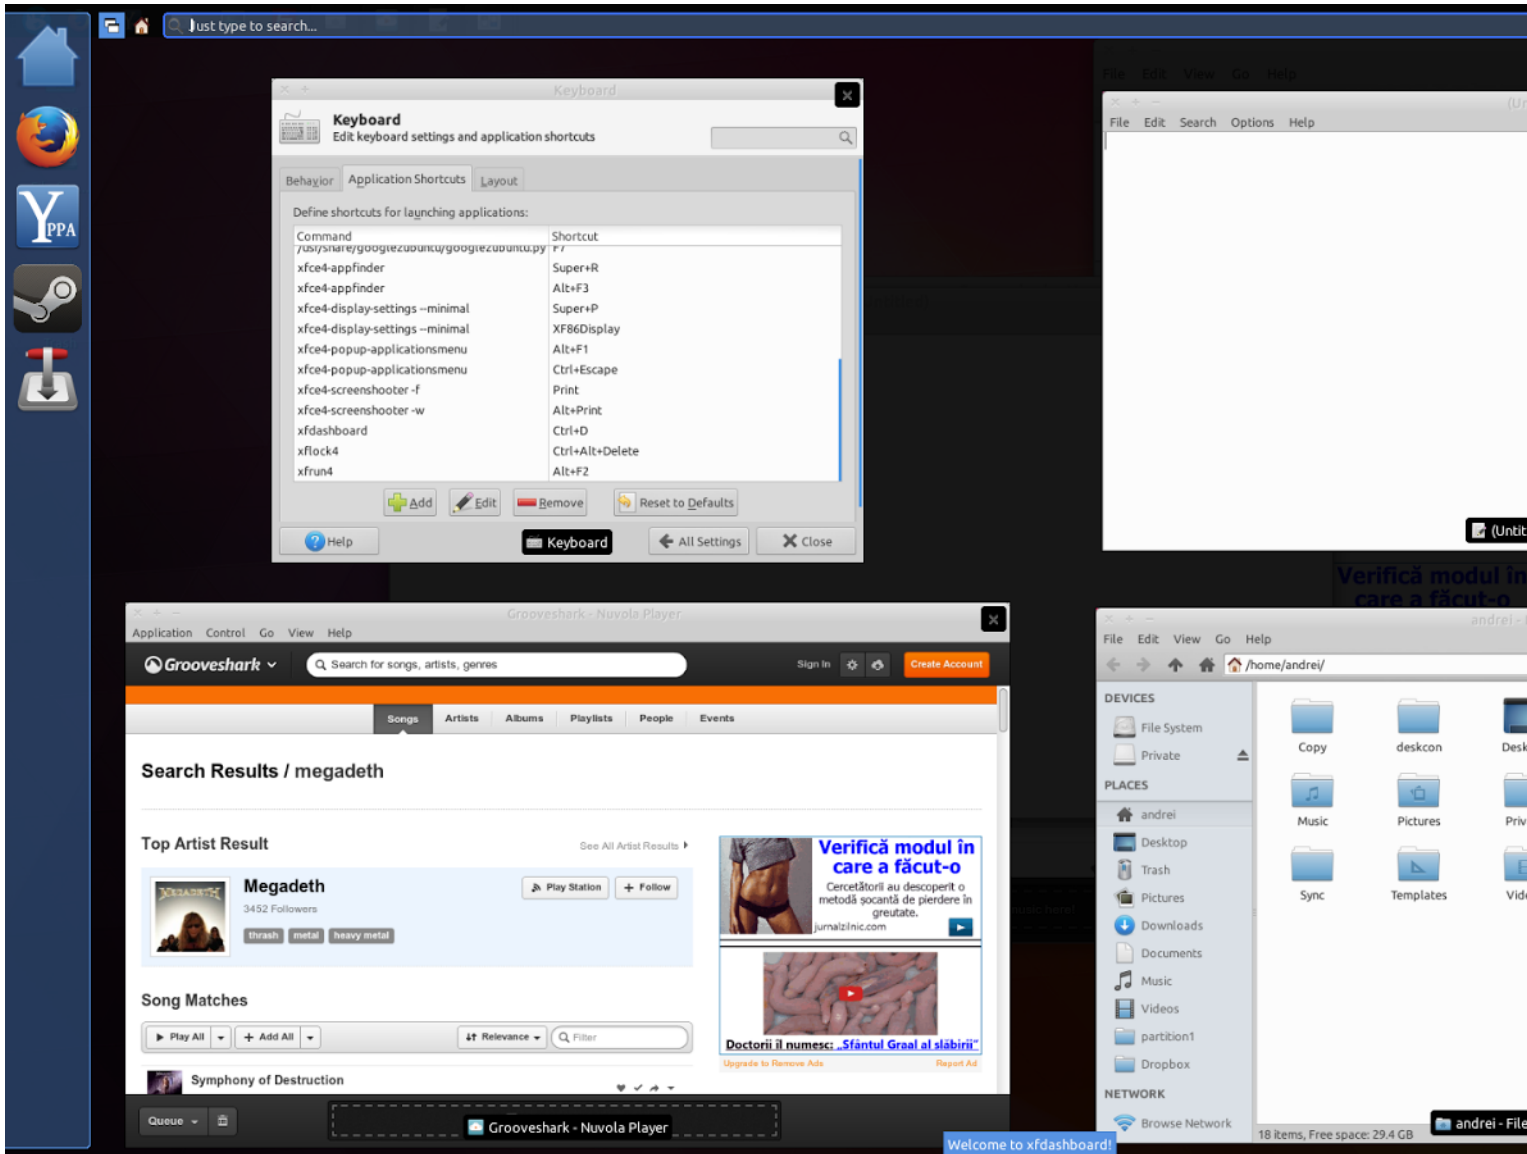

# XFDASHBOARD: GNOME SHELL LIKE DASHBOARD FOR XFCE

By *Rianne Schestowitz*

Created 03/07/2014 - 6:06pm

Submitted by Rianne Schestowitz on Thursday 3rd of July 2014 06:06:54 PM Filed under [Software](#) [1]

While Xfdashboard was created for use under Xfce, it can be used in any desktop environment however, it has a couple

of Xfce dependencies: xfconf and garcon.

The application is great for those who want the GNOME Shell Activities functionality (or at least most of it) under a light desktop environment such as Xfce, but there are two things which need to be improved: in my test, Xfdashboard was a bit slow when searching for applications and also, its design needs some improvements in my opinion. The latter might be solved by using a theme since Xfdashboard supports theming, but I couldn't find any themes for it. I see that the app is under heavy development so hopefully these will be solved soon.

## [Software](#)

---

**Source URL:** <http://www.tuxmachines.org/node/67114>