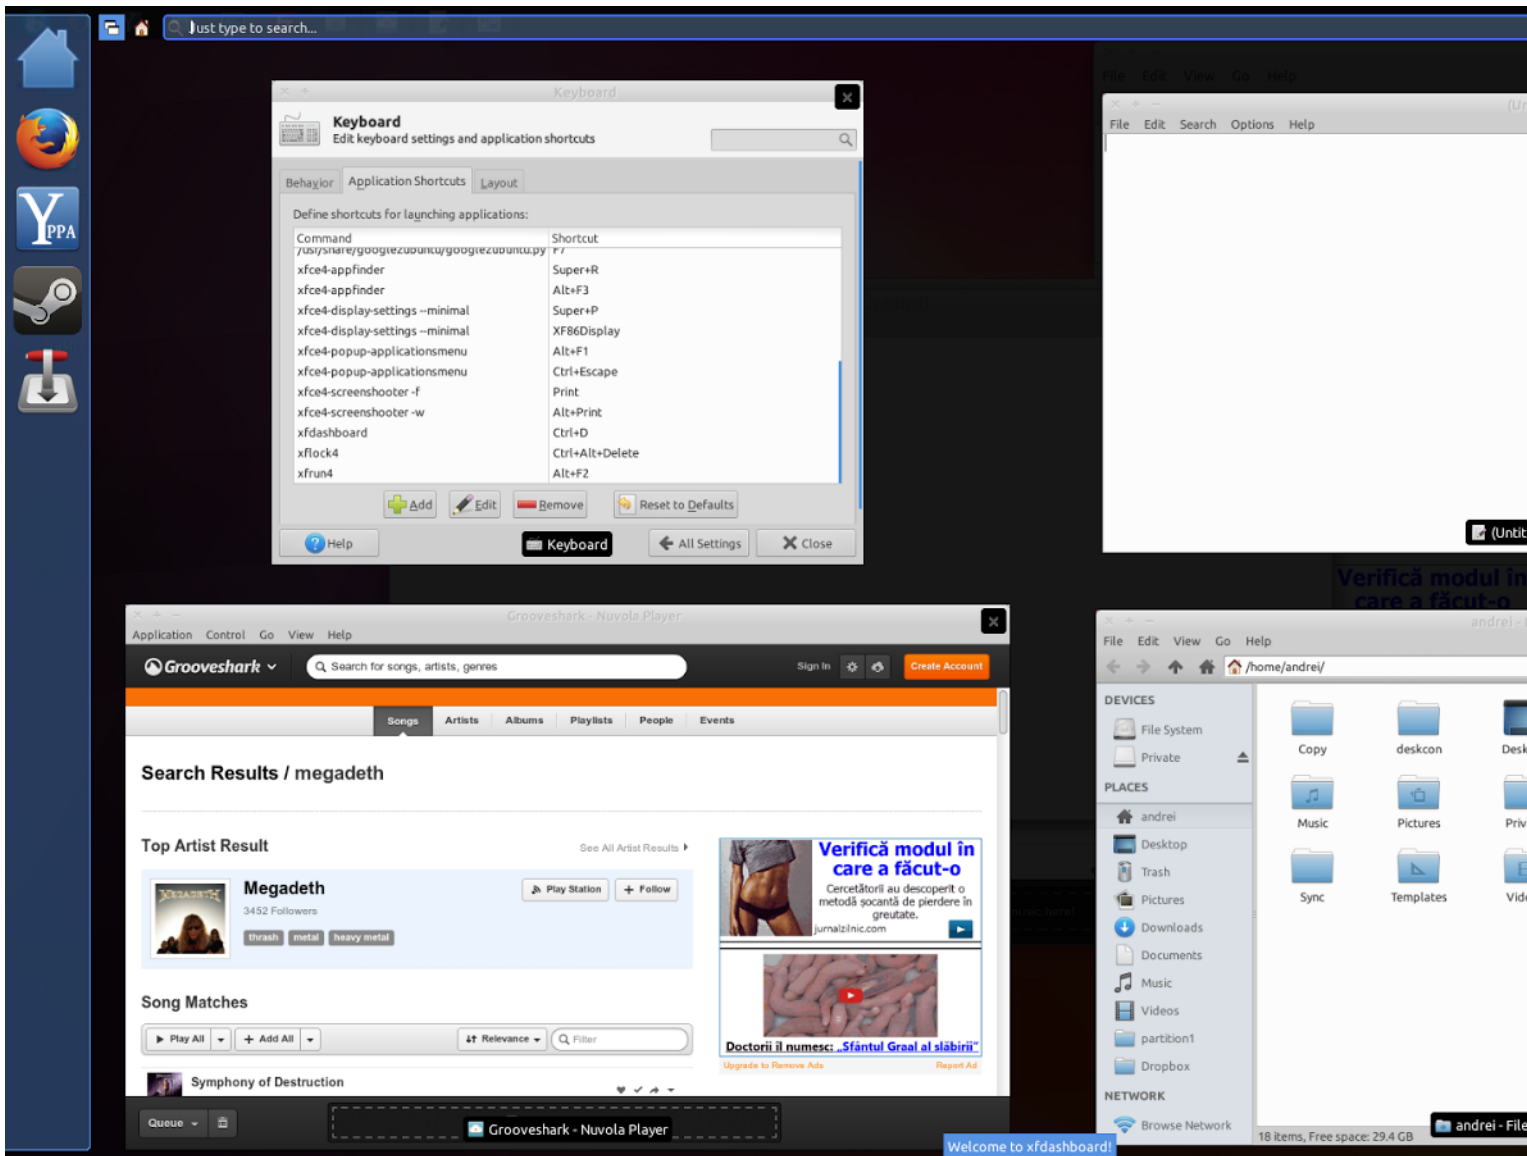

# XFDASHBOARD: GNOME SHELL LIKE DASHBOARD FOR XFCE

By *Rianne Schestowitz*

Created 03/07/2014 - 6:06pm

Submitted by Rianne Schestowitz on Thursday 3rd of July 2014 06:06:54 PM Filed under [Software](#) [1]

While Xfdashboard was created for use under Xfce, it can be used in any desktop environment however, it has a couple

of Xfce dependencies: xfconf and garcon.

The application is great for those who want the GNOME Shell Activities functionality (or at least most of it) under a light desktop environment such as Xfce, but there are two things which need to be improved: in my test, Xfdashboard was a bit slow when searching for applications and also, its design needs some improvements in my opinion. The latter might be solved by using a theme since Xfdashboard supports theming, but I couldn't find any themes for it. I see that the app is under heavy development so hopefully these will be solved soon.

## [Software](#)

---

**Source URL:** <http://www.tuxmachines.org/node/67114>