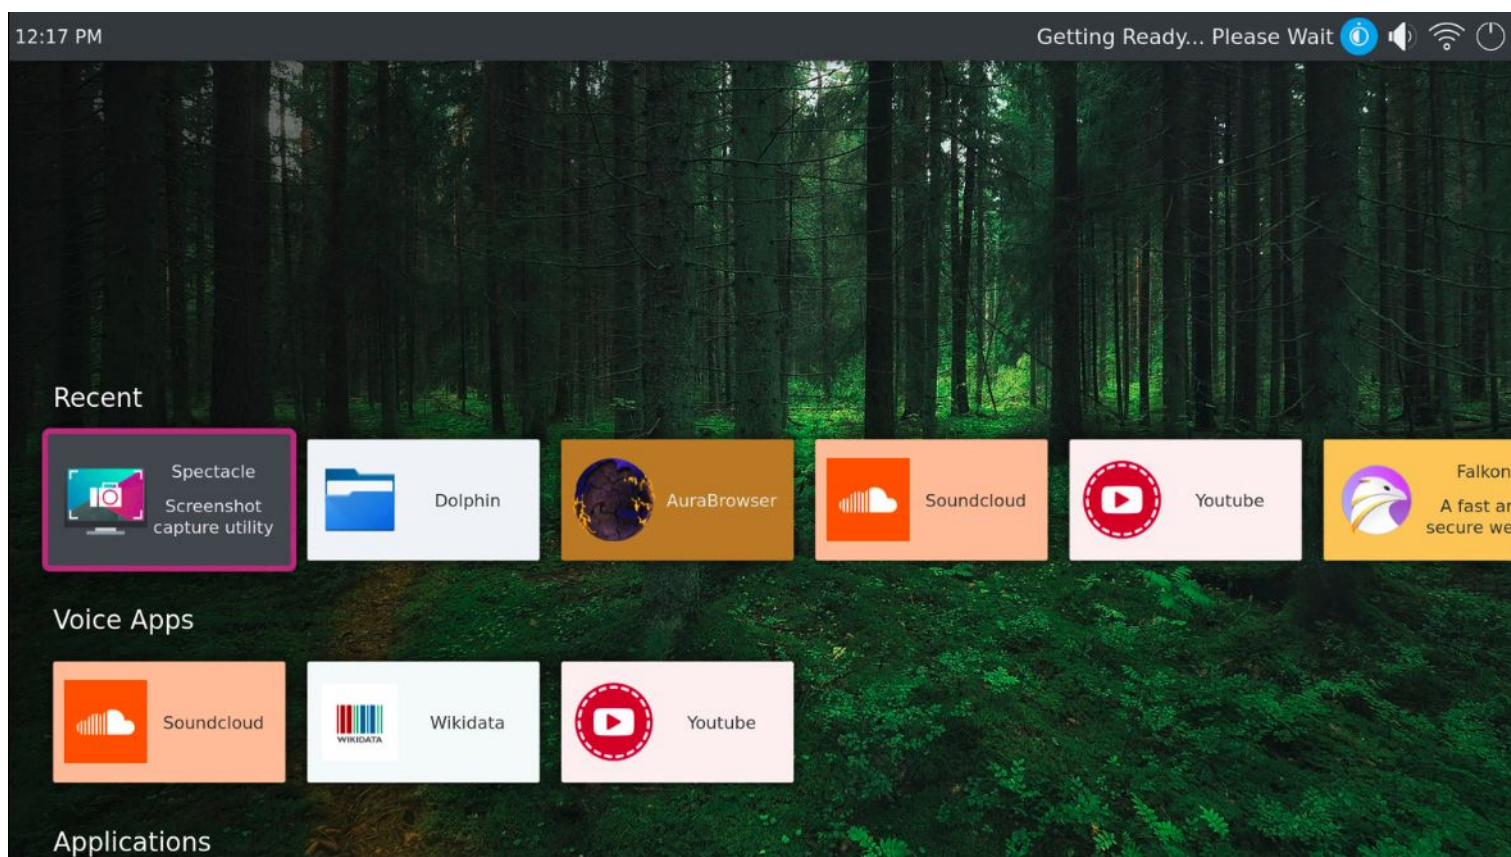

Plasma Bigscreen: KDE Announced Plasma for TV

By *arindam1989*

Created 28/03/2020 - 7:54am

Submitted by arindam1989 on Saturday 28th of March 2020 07:54:45 AM Filed under [KDE](#) [1]

Plasma Bigscreen is KDE's interface for big TV screens which is announced based on KDE Neon image. Plasma Bigscreen is suitable for single board computers and large TV screens. KDE says that Plasma Bigscreen will provide media-rich applications suitable for TV and also the traditional KDE Plasma desktop applications.

[2]

[KDE](#)

Source URL: <http://www.tuxmachines.org/node/135713>

Links:

[1] <http://www.tuxmachines.org/taxonomy/term/108>

[2] <https://www.debugpoint.com/2020/03/kde-plasma-bigscreen-for-tv/>