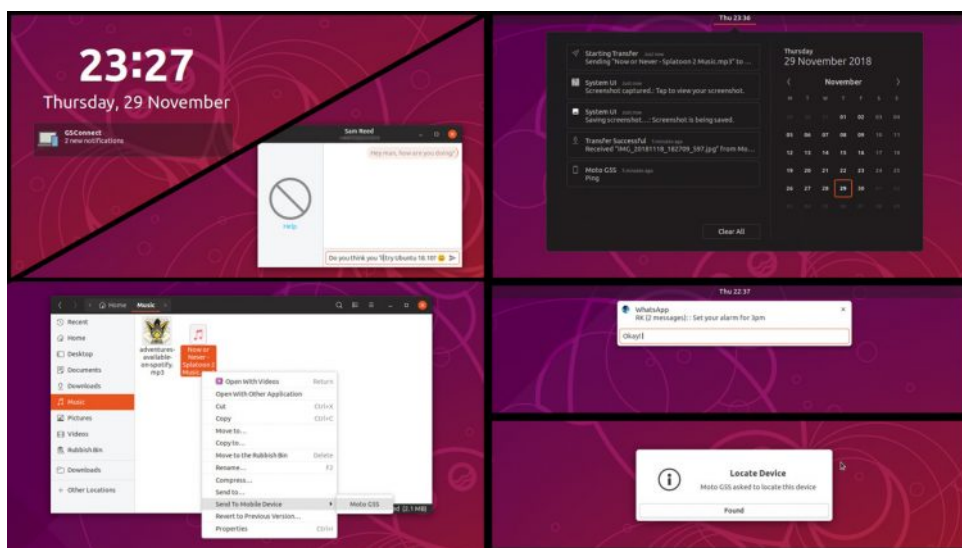

# GSConnect Update Lets You Control Android Music Apps from Your Desktop + More

By *Roy Schestowitz*

Created 10/09/2019 - 5:44pm

Submitted by Roy Schestowitz on Tuesday 10th of September 2019 05:44:22 PM Filed under [KDE](#) [1] [GNOME](#) [2]

A new version of the GSConnect extension for GNOME Shell desktops is now available, and it's packing a couple of nifty changes.

If you've not heard of GSConnect before then it's best to think of it as a bridge between Android and Ubuntu.

As when the GSConnect extension is installed locally and paired with an Android phone running the KDE Connect Android app, a bunch of neat integrations are possible e.g., transfer files to and from Android, sync clipboard, send and receive SMS, see Android notifications, and even use a phone touchscreen as a trackpad for the desktop!