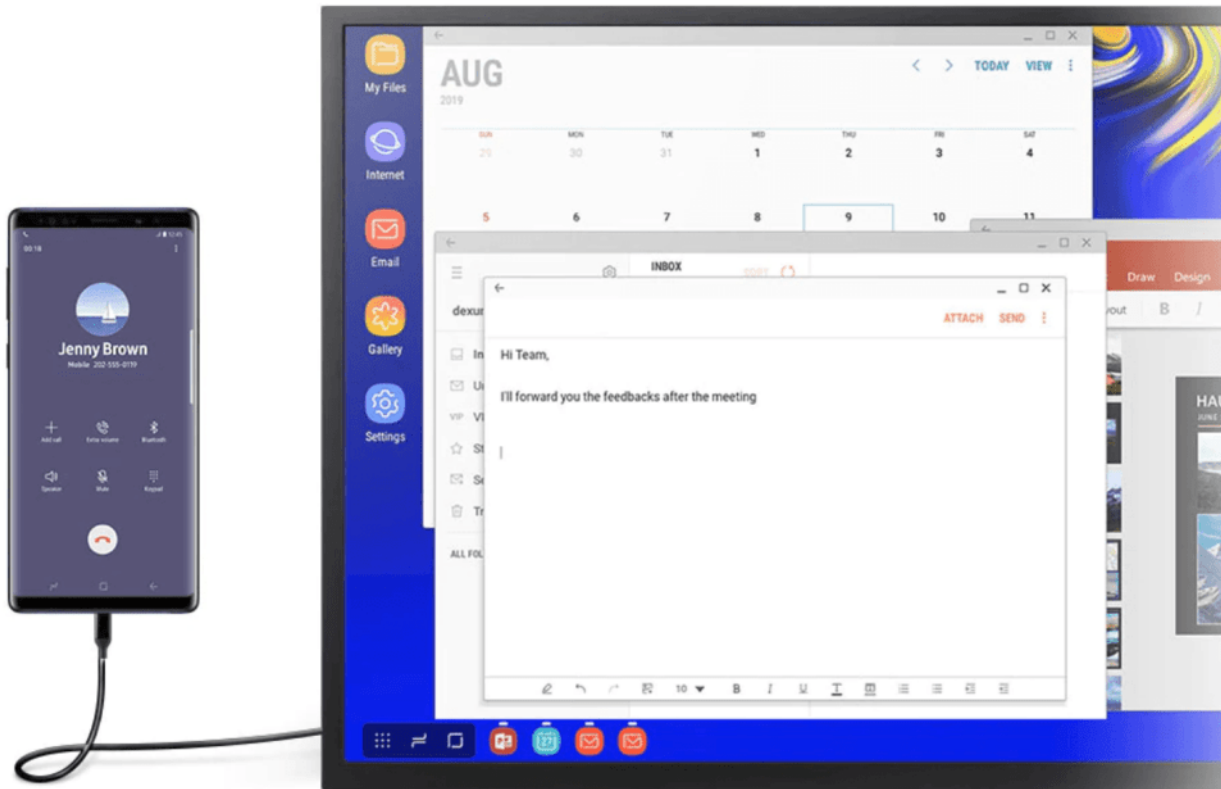

One of the touted features of the Samsung Galaxy Note 10 Plus (as well as other Galaxy S and Note phones since 2017) is Samsung Dex. If you're not familiar with it, DeX stands for "Desktop Experience". Essentially, when connecting your DeX supported phone to an external monitor, the DeX environment appears. It's essentially a custom Android desktop experience with resizable windows.